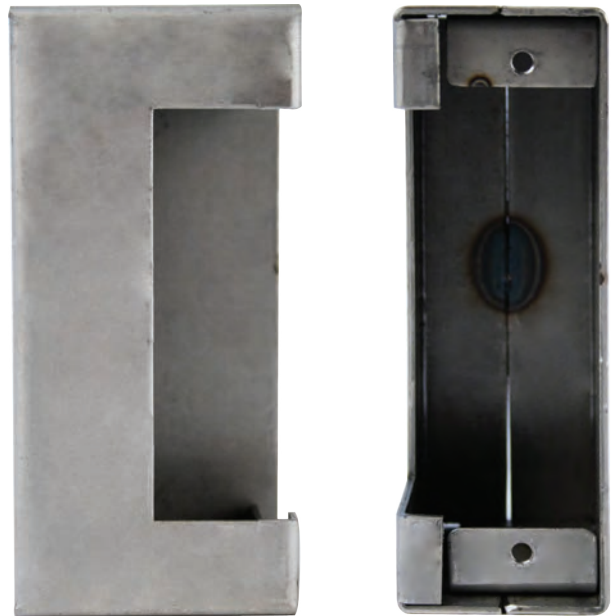

K-BXES6 Weldable Box

Type: Electric Strike

Dimensions:

2 3/8 "W x 5 1/2"H x 1 3/4"D

Materials Available:

14 Gauge Steel.....K-BXES6

Notes: Ansi Strike

www.keeDEX.com • 714-993-4300

This rendering is NOT to scale and dimensions are NOT exact. For precise technical information, please refer to the template for the lock you are using.