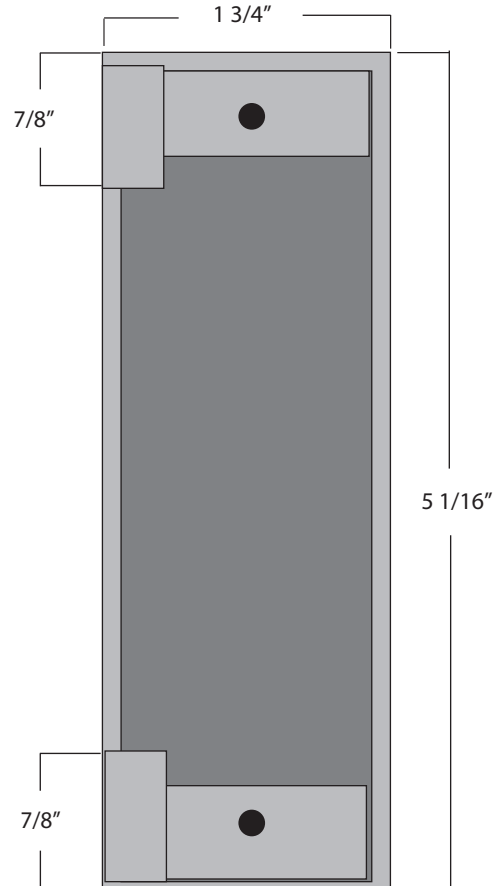

K-BXES3A

Electric Strike Box

Type: Electric Strike

Dimensions:

2 3/8"W x 5 1/16"H x 1 3/4"D

Materials Available:

14 Gauge Steel.....K-BXES3A

.125 Gauge Aluminum...K-BXES3A-AL

Notes: Electric Strike Box - Adams Rite 7100,
7101 & 7140. H.E.S. 5000U (501-Option).
Trimec ES100. Rofu 2402.

www.keedex.com • 714-993-4300

This rendering is NOT to scale and dimensions are NOT exact. For precise technical information, please refer to the template for the lock you are using.