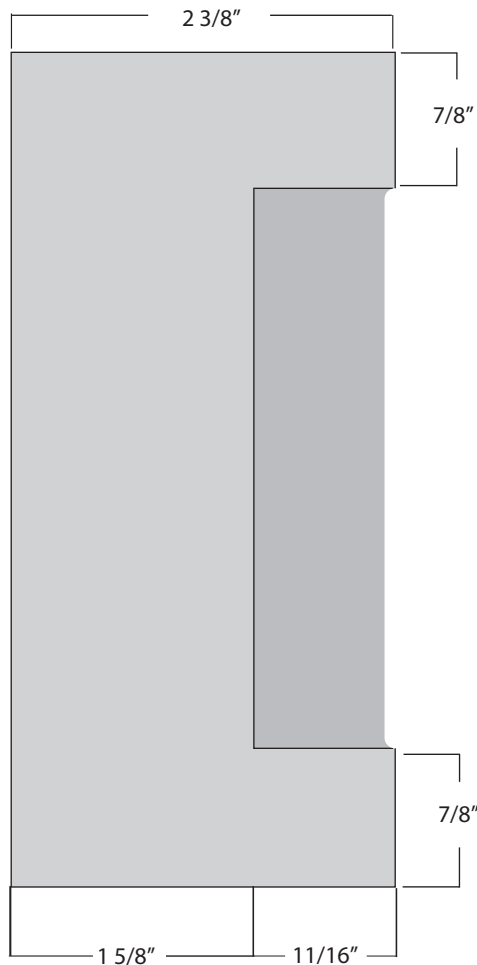

K-BXES3A

Electric Strike Box

Type: Electric Strike

Dimensions:

2 3/8"W x 5 1/16"H x 1 3/4"D

Materials Available:

14 Gauge Steel.....K-BXES3A

.125 Gauge Aluminum...K-BXES3A-AL

Notes: Electric Strike Box - Adams Rite 7100,
7101 & 7140. H.E.S. 5000U (501-Option).
Trimec ES100. Rofu 2402.

www.keedex.com • 714-993-4300

This rendering is NOT to scale and dimensions are NOT exact. For precise technical information, please refer to the template for the lock you are using.