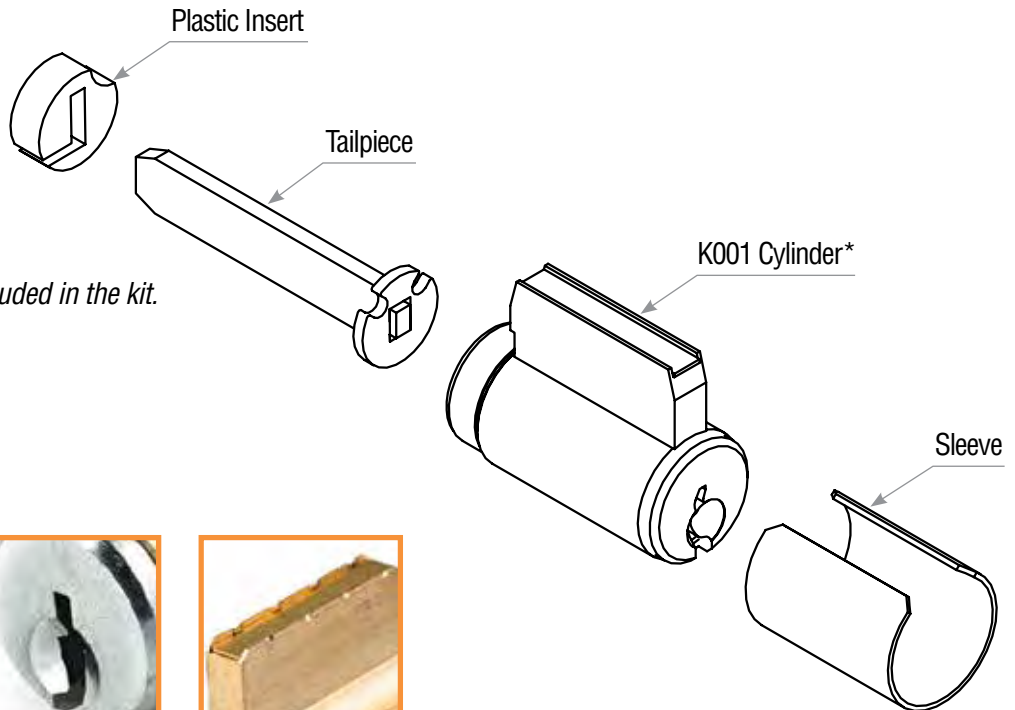

Knob/Lever Cylinder Accessories

TLP-WA
Washer

CAP-60
Retaining Cap

RPIN-01
Retaining Pin

SPR-06
Retaining Pin Spring

KIT-K001YA
Yale Conversion Kit

*K001 Cylinder is not included in the kit.