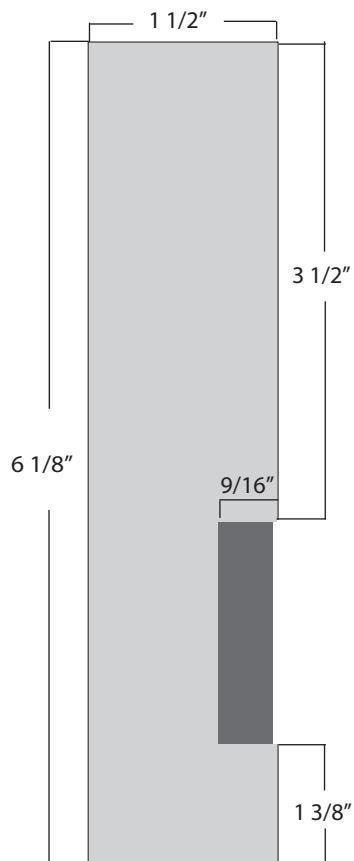

K-BXES8 Weldable Box

Type: Electric Strike

Dimensions:

1 1/2 "W x 6 1/8"H x 2"D

Materials Available:

14 Gauge Steel.....K-BXES8

www.keeDEX.com • 714-993-4300

This rendering is NOT to scale and dimensions are NOT exact. For precise technical information, please refer to the template for the lock you are using.