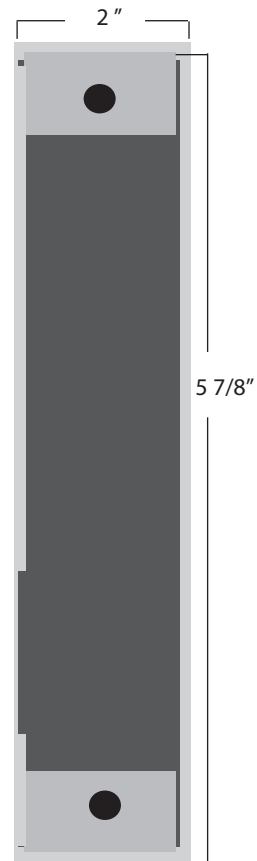

K-BXES8 Weldable Box

Type: Electric Strike

Dimensions:

1 1/2 "W x 6 1/8"H x 2"D

Materials Available:

14 Gauge Steel.....K-BXES8

www.keeDEX.com • 714-993-4300

This rendering is NOT to scale and dimensions are NOT exact. For precise technical information, please refer to the template for the lock you are using.