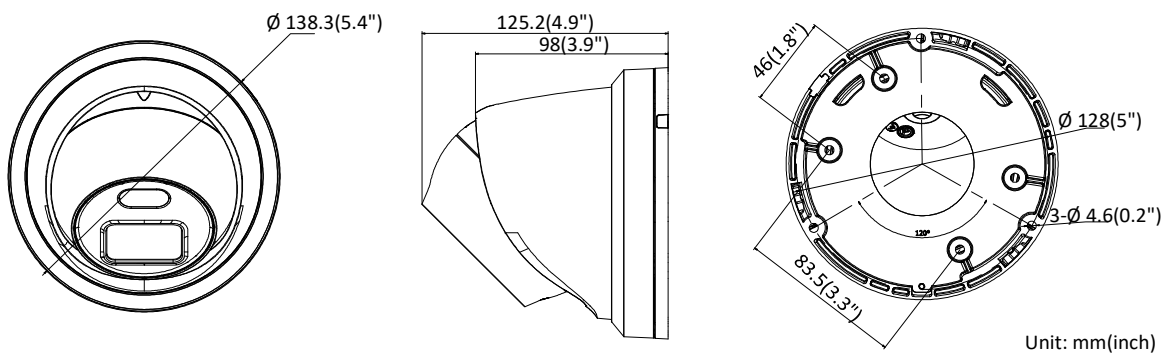

Specifications (continued)

General	
Operating Conditions	-22° to +140° F (-30° to +60° C), humidity 95% or less (non-condensing)
Power Supply	12 VDC ±25%, 5.5 mm coaxial power plug PoE (802.3af, class 3)
Power Consumption	12 VDC, 0.5 A, maximum 6 W PoE: (802.3af, 36 V to 57 V), 0.3 A to 0.1 A, maximum 7.5 W
Visible Light Range	Up to 98 ft (30 m)
Protection Level	-L model: IP67 -LU model: IP66
Material	Camera: Metal, trim ring: Plastic
Dimension	Camera: $\Phi 138.3$ mm $\times$ 125.2 mm ($\Phi 5.4$" $\times$ 4.9") With package: 170 mm $\times$ 170 mm $\times$ 150 mm (7" $\times$ 7" $\times$ 5.9")
Weight	Camera: 575 g (1.3 lb) With package: 833 g (1.8 lb)

Dimensions

Accessories (not included)

PC140 Pendant Cap	CB135 Conduit Box	WML Long Wall Mount with Back Box	CPM Ceiling Pendant Mount	CM Corner Mount	PM Pole Mount