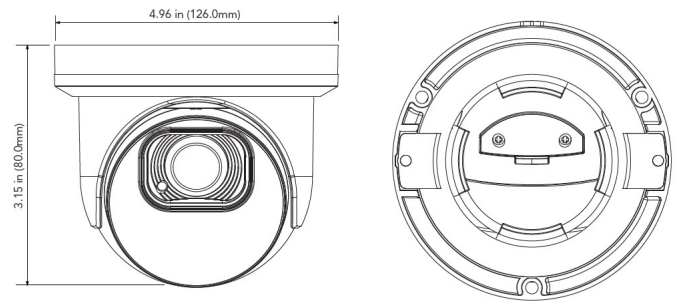

DIMENSIONS

Unit : inch (mm)

OPTIONAL ACCESSORIES

AVC-NPE81M

8MP H.265 MOTORIZED EYEBALL NETWORK CAMERA

SPECIFICATIONS

CAMERA	
Image Sensor	1/2.8" Progressive Scan CMOS
Resolution	8MP
Image Size	3840 x 2160
Min. Illumination	Color: 0.1lux @ F1.2(AGC ON) BW: 0 lux w IR ON
Shutter Speed	1/20,000s ~ 1/5s
Slow Shutter	Supported
IR Distance	Up to 147 ft. (45m)
Lens	Motorized Varifocal 2.7-13.5mm
Field of View	Horizontal: 34 ~116°, Vertical: 19 ~ 59°, Diagonal: 39 ~ 142°
WDR	120dB
VIDEO STREAM	
Max. Image Resolution	3840 x 2160 @ 20fps
Supported Resolutions	3840 x 2160, 3072 x 1728, 2592 x 1944, 2592 x 1520, 2304 x 1296, 1920 x 1080, 1280 x 720, 640 x 480, 320 x 240
Main Stream	3840 x 2160, 3072 x 1728, 2592 x 1944, 2592 x 1520, 2304 x 1296, 1920 x 1080, 1280 x 960, 1280 x 720
Sub Stream	720P(1280x720), VGA(640x480), QVGA(320x240)
Mobile Stream	VGA(640x480), QVGA(320x240)
Video Compression	H.265 / H.264
Video Bit Rate	8 Kbps ~ 16 Mbps (CBR / VBR Adjustable)
Max. Framerate	50Hz: 20fps@8MP/5MP/4MP/3MP/2MP/960P/720P/VGA/QVGA, 60Hz: 20fps@8MP/5MP/4MP/3MP/2MP/960P/720P/VGA/QVGA
NETWORK	
Ethernet	1 x RJ45 10M / 100M (BASE-T)
ONVIF	ONVIF Profile S / G
Protocol	HTTP, HTTPS, FTP, SMTP, UPnP, SNMP, DNS, DDNS, NTP, RTSP, RTP, TCP/IP, PPPoE, DHCP
Security	IP Address Filter; Complicated Password; Authenticated Username and Password
IMAGE	
Day & Night	IR cut filter with auto switch (Day/Night/Auto/Schedule)
True WDR	Yes
Digital NR	Yes (3D DNR)
Backlight Compensation (BLC)	Off/On (5 Zone)
Motion Detection	Off/On (8 Level)
Gain Control	Auto
White Balance	Auto/Manual
Privacy Mask	Off/On (4 Zone, Rectangle)
Flip / Mirror	Flip/Rotation
Sharpness	Yes
Image Setting	Yes
Language	Support for English and Korean
VIDEO ANALYTICS	
Supported Recorders	Diversity Series
On-Board Storage	Micro SD slot, up to 256GB
Alarm/Audio	1 input, 1 output/ 1 input (RCA), 1 output (RCA)
Hardware Reset	Yes
Smart Feature	PID,LCD,PD/VD
Smart Events	Human Detection, Vehicle Detection
Alarm Link Events	Motion Detection, Sensor Alarm
GENERAL	
Angle Adjustment	Any Angle
Input Voltage	DC 12V / PoE (IEEE802.3af)
Power Consumption	≤6W
Ingress Protection	IP67
Working Temperature	-22°~131° F (-30°~55° C)
Dimensions	4.96" x 3.15" (126.0mm x 80.0mm)