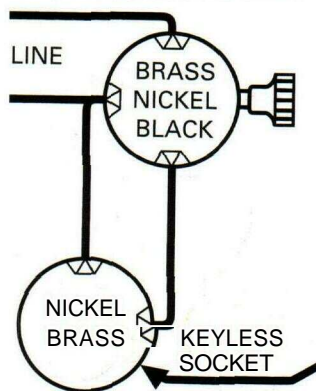

SOCKETS

Lamp Sockets

PUSH-THROUGH SOCKET

70410 - ON/OFF

BRASS FINISH
TAPPED 1/8-IP
STANDARD BASE

TURN-KNOB SOCKET

70412 - 3-WAY
70413 - ON/OFF
70421 - 2 CIRCUIT

BRASS FINISH
TAPPED 1/8-IP
STANDARD BASE

PULL CHAIN SOCKET

70411 - ON/OFF
70431 - 3-WAY

BRASS FINISH
TAPPED 1/8-IP
STANDARD BASE

WIRING DIAGRAM FOR 2 CIRCUIT SOCKET

QUICK-SNAP SOCKET

70417 - 3-WAY TURN KNOB

BRASS FINISH
TAPPED 1/8-IP
STANDARD BASE

QUICK-SNAP SOCKET

70418 - PUSH-THROUGH ON/OFF

BRASS FINISH
TAPPED 1/8-IP
STANDARD BASE